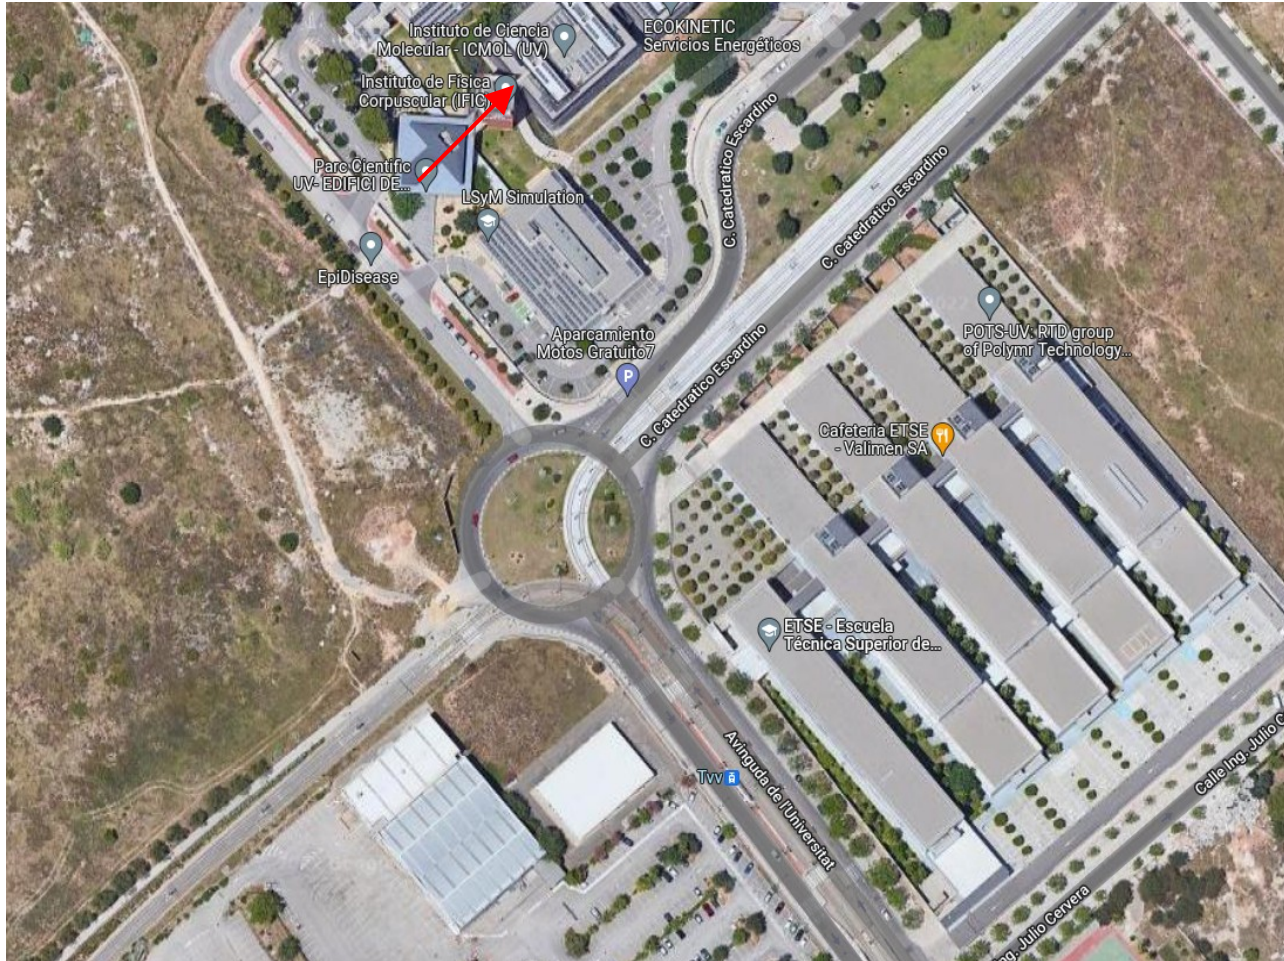

Recommended option: taxi from the airport

- 1) Ask the taxi driver to bring you to: “Parc Científic junto a Televisión Valenciana”
 - 1) Keywords are Burjassot, University and Televisión Valenciana
 - 2) Ask the taxi driver to bring you to the Catedrático Jose Beltrán Entrance
- 2) In the main entrance:
 - 1) Tell your name and say that you are participating into the CALICE meeting organized by Adrián Irlés from IFIC (office B.1.6)
- 3) Once inside, walk in straight path until you find my office to the left.
 - 1) If you find an automatic glass door... you went 10m too far.

In case of troubles, my phone number is **+34673875412**

Recommended option: from Valencia

- 1) Take the Tramway from Valencia (T4) direction Mas del Rosari o LL Terramar
- 2) **Stop at TVV station**
- 3) **Walk direction north following the red arrows**
- 4) In the main entrance:
 - 1) Tell your name and say that you are participating into the CALICE meeting organized by Adrián Irlés from IFIC (office B.1.6)
- 5) Once inside, walk in straight path until you find my office to the left.
 - 1) If you find an automatic glass door... you went 10m too far